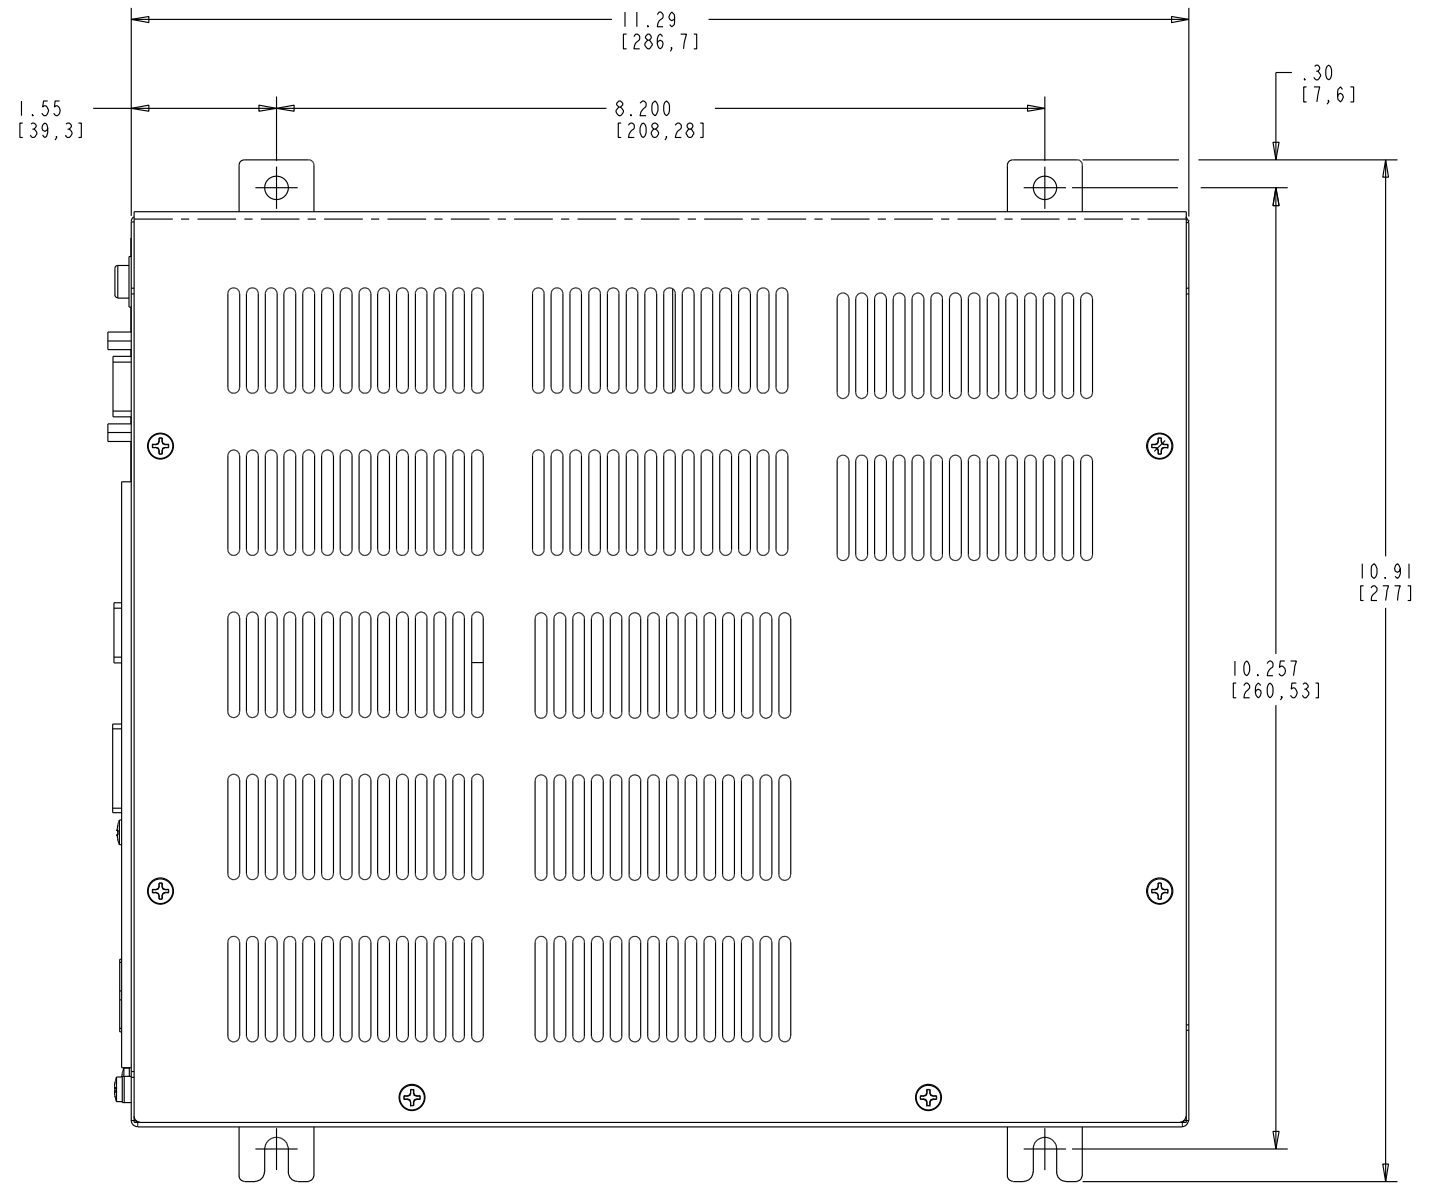

IPX/IPC FRONT VIEW

IPX/IPC SIDE VIEW

IPX/IPC BACK VIEW

IPX/IPC 00 DIMENSIONS

SCALE: .5

IPX/IPC EXPANSION
CHASSIS SIDE VIEW

IPX/IPC MOUNTING

SCALE 1.000

IPX/IPC 00 DIMENSIONS

SCALE: .75