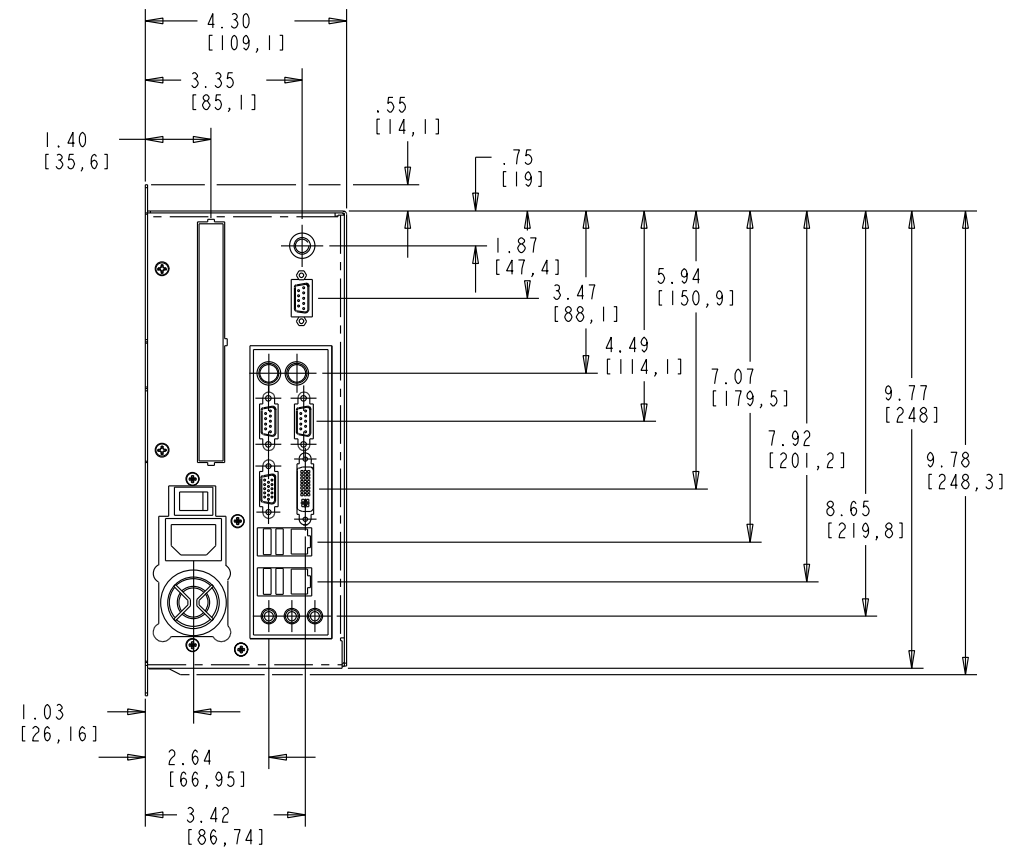

IPX/IPC FRONT VIEW

IPX/IPC SIDE VIEW

IPX/IPC BACK VIEW

IPX/IPC 00 DIMENSIONS

SCALE: .5

IPX/IPC EXPANSION
CHASSIS SIDE VIEW

IPX/IPC MOUNTING

SCALE 1.000

IPX/IPC 00 DIMENSIONS

SCALE: .75