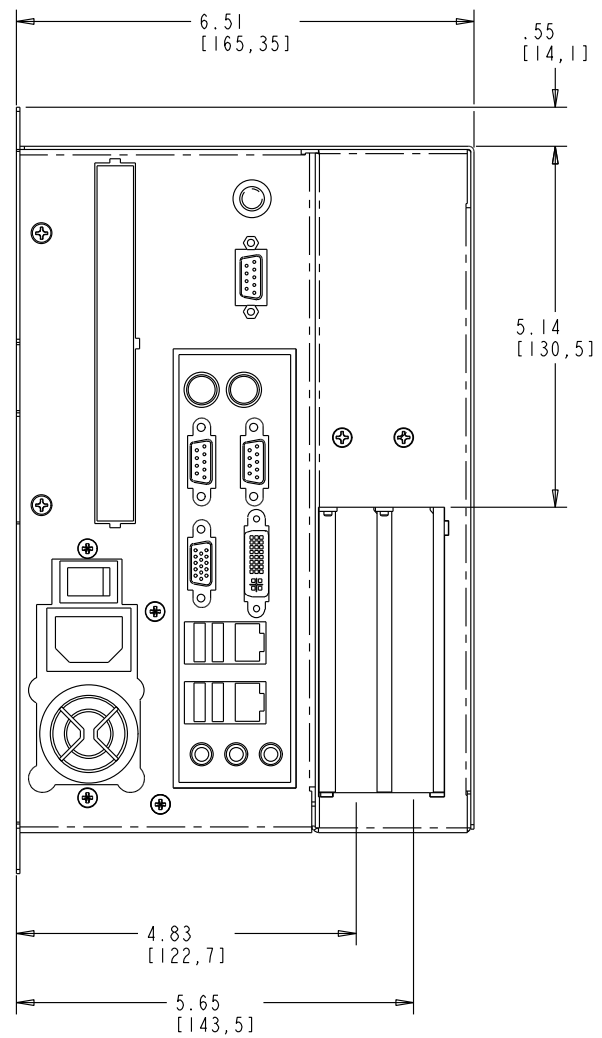

IPX/IPC FRONT VIEW

IPX/IPC SIDE VIEW

IPX/IPC BACK VIEW

IPX/IPC 00 DIMENSIONS

SCALE: .5

IPX/IPC EXPANSION
CHASSIS SIDE VIEW

IPX/IPC MOUNTING

SCALE 1.000

IPX/IPC 00 DIMENSIONS

SCALE: .75