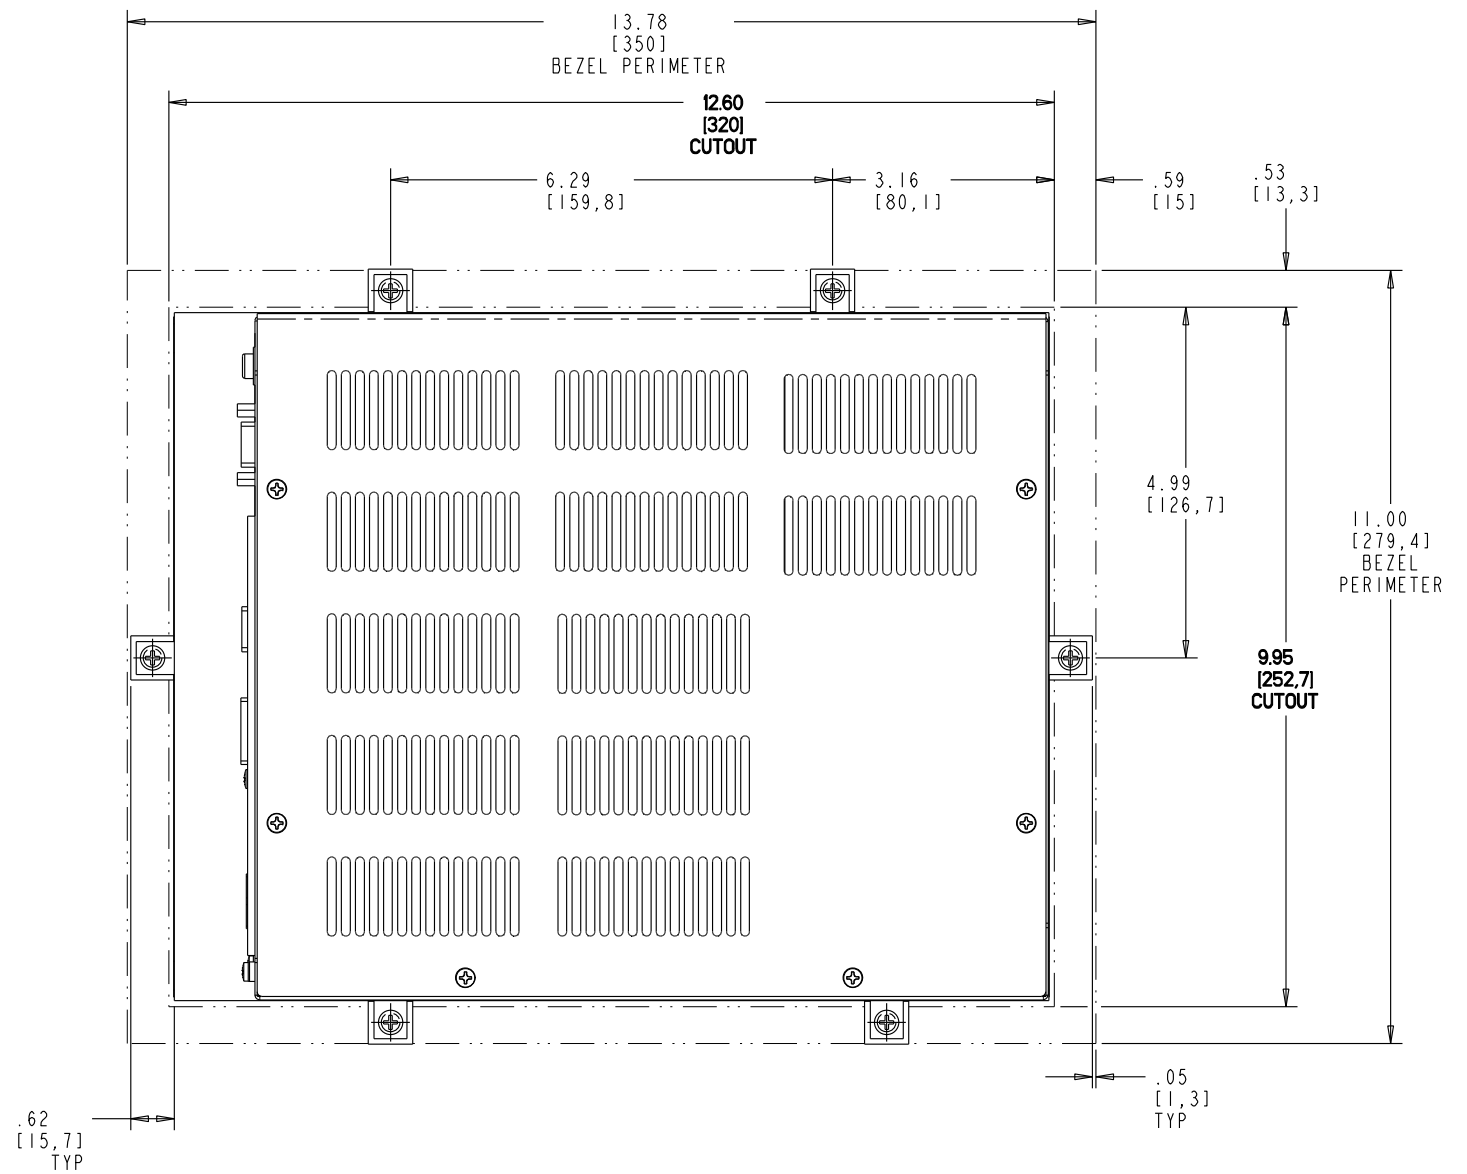

IPX/IPC FRONT VIEW

IPX/IPC SIDE VIEW

IPX/IPC BACK VIEW

# IPX/IPC 10" DIMENSIONS

SCALE: .5

IPX/IPC EXPANSION  
CHASSIS SIDE VIEW

IPX/IPC MOUNTING

# IPX/IPC 10" DIMENSIONS

SCALE: .75