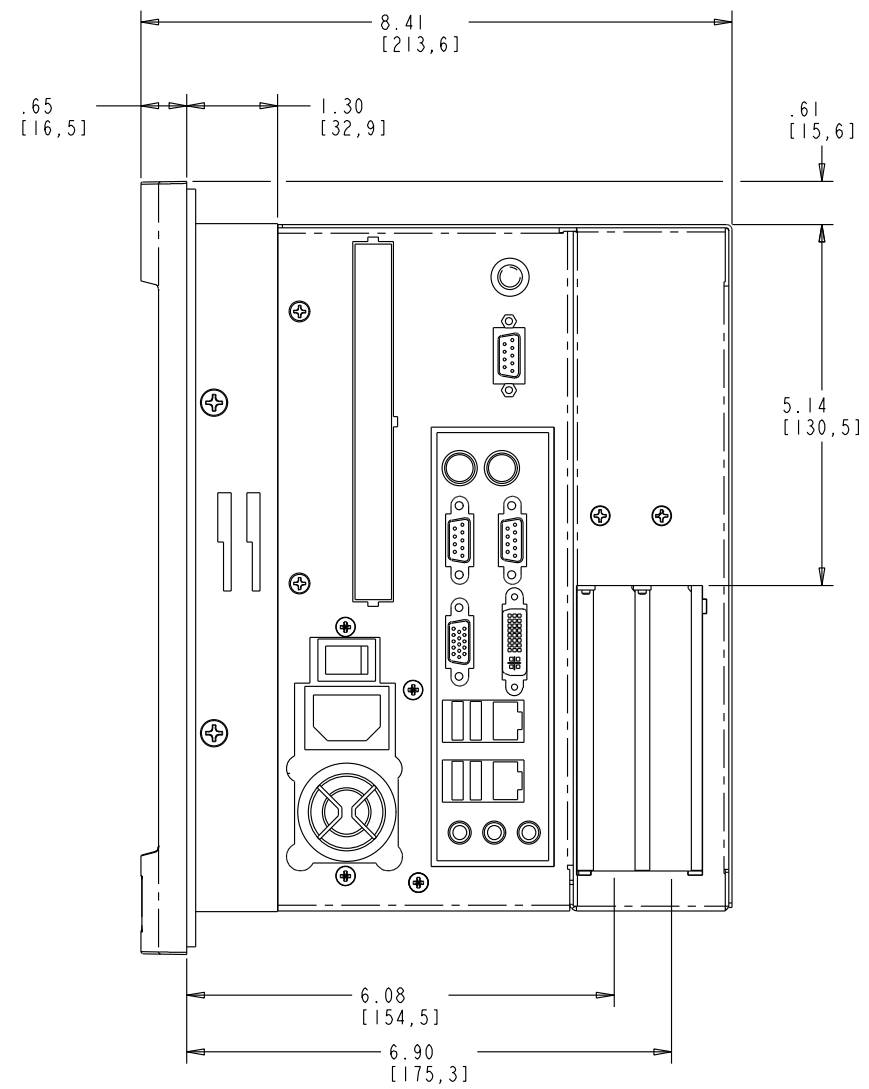

IPX/IPC FRONT VIEW

IPX/IPC SIDE VIEW

IPX/IPC BACK VIEW

# IPX/IPC 10" DIMENSIONS

SCALE: .5

IPX/IPC EXPANSION  
CHASSIS SIDE VIEW

IPX/IPC MOUNTING

# IPX/IPC 10" DIMENSIONS

SCALE: .75