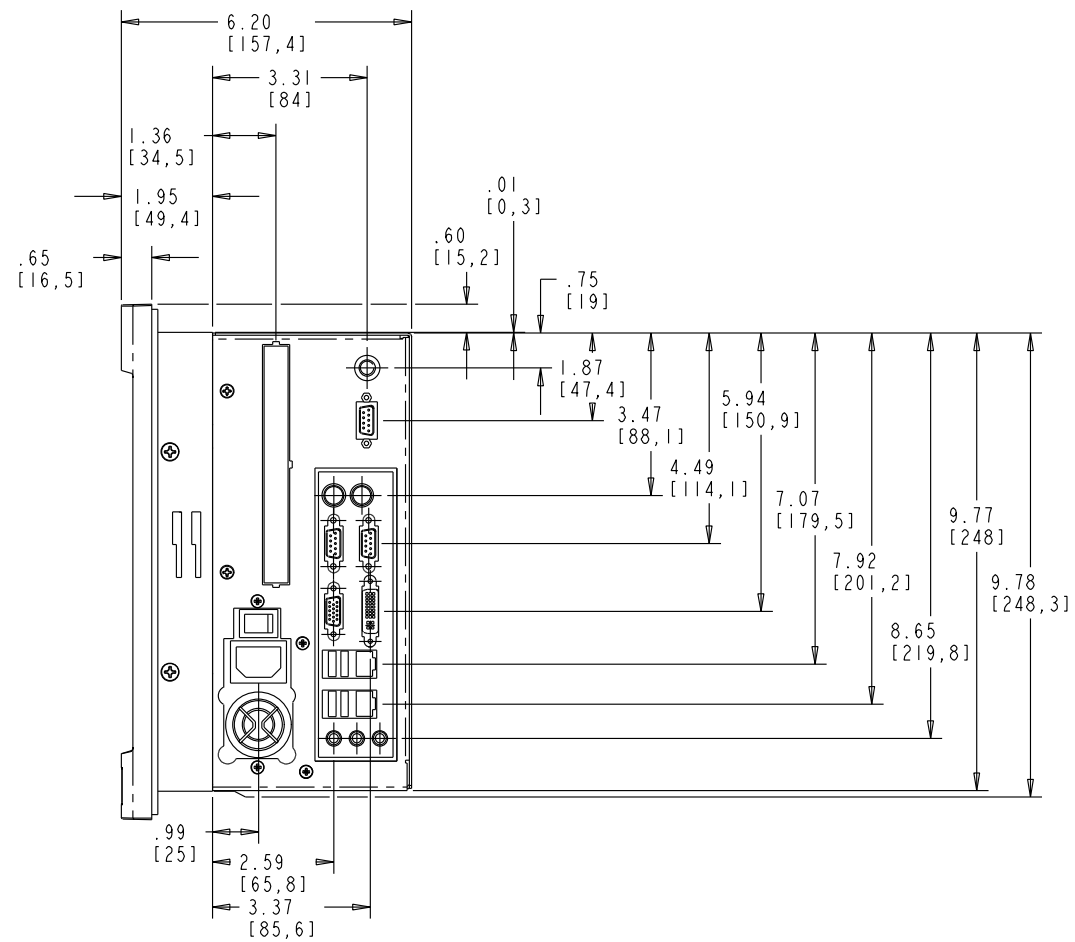

IPX/IPC FRONT VIEW

IPX/IPC SIDE VIEW

IPX/IPC BACK VIEW

# IPX/IPC 10" DIMENSIONS

SCALE: .5

IPX/IPC EXPANSION  
CHASSIS SIDE VIEW

IPX/IPC MOUNTING

# IPX/IPC 10" DIMENSIONS

SCALE: .75