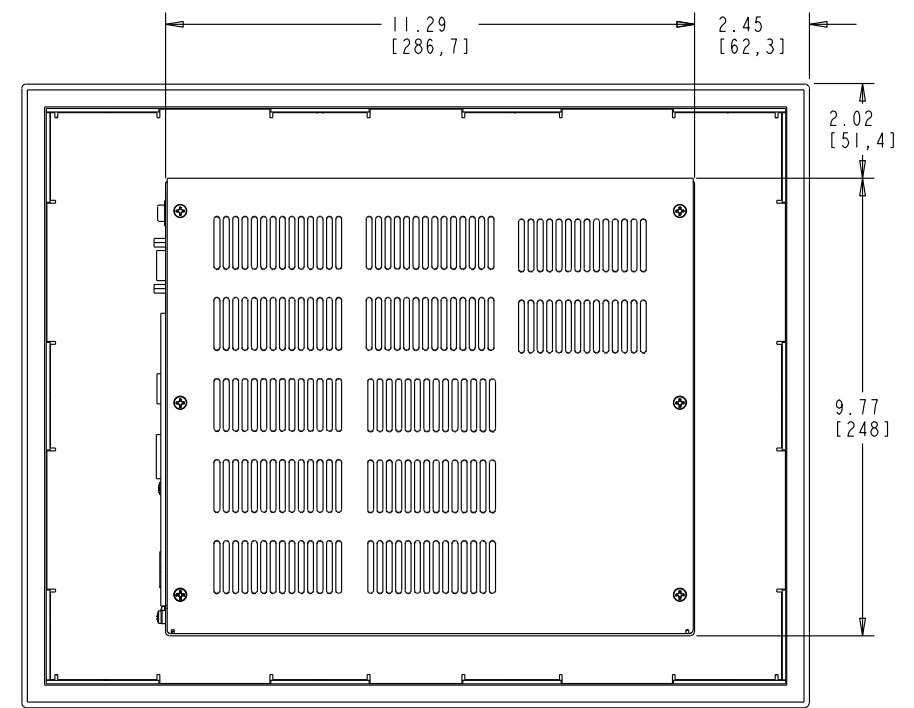

IPX/IPC FRONT VIEW

IPX/IPC SIDE VIEW

IPX/IPC BACK VIEW

IPX/IPC 15A DIMENSIONS

SCALE: .5

IPX/IPC EXPANSION
CHASSIS SIDE VIEW

IPX/IPC MOUNTING

IPX/IPC 15A DIMENSIONS

SCALE: .75