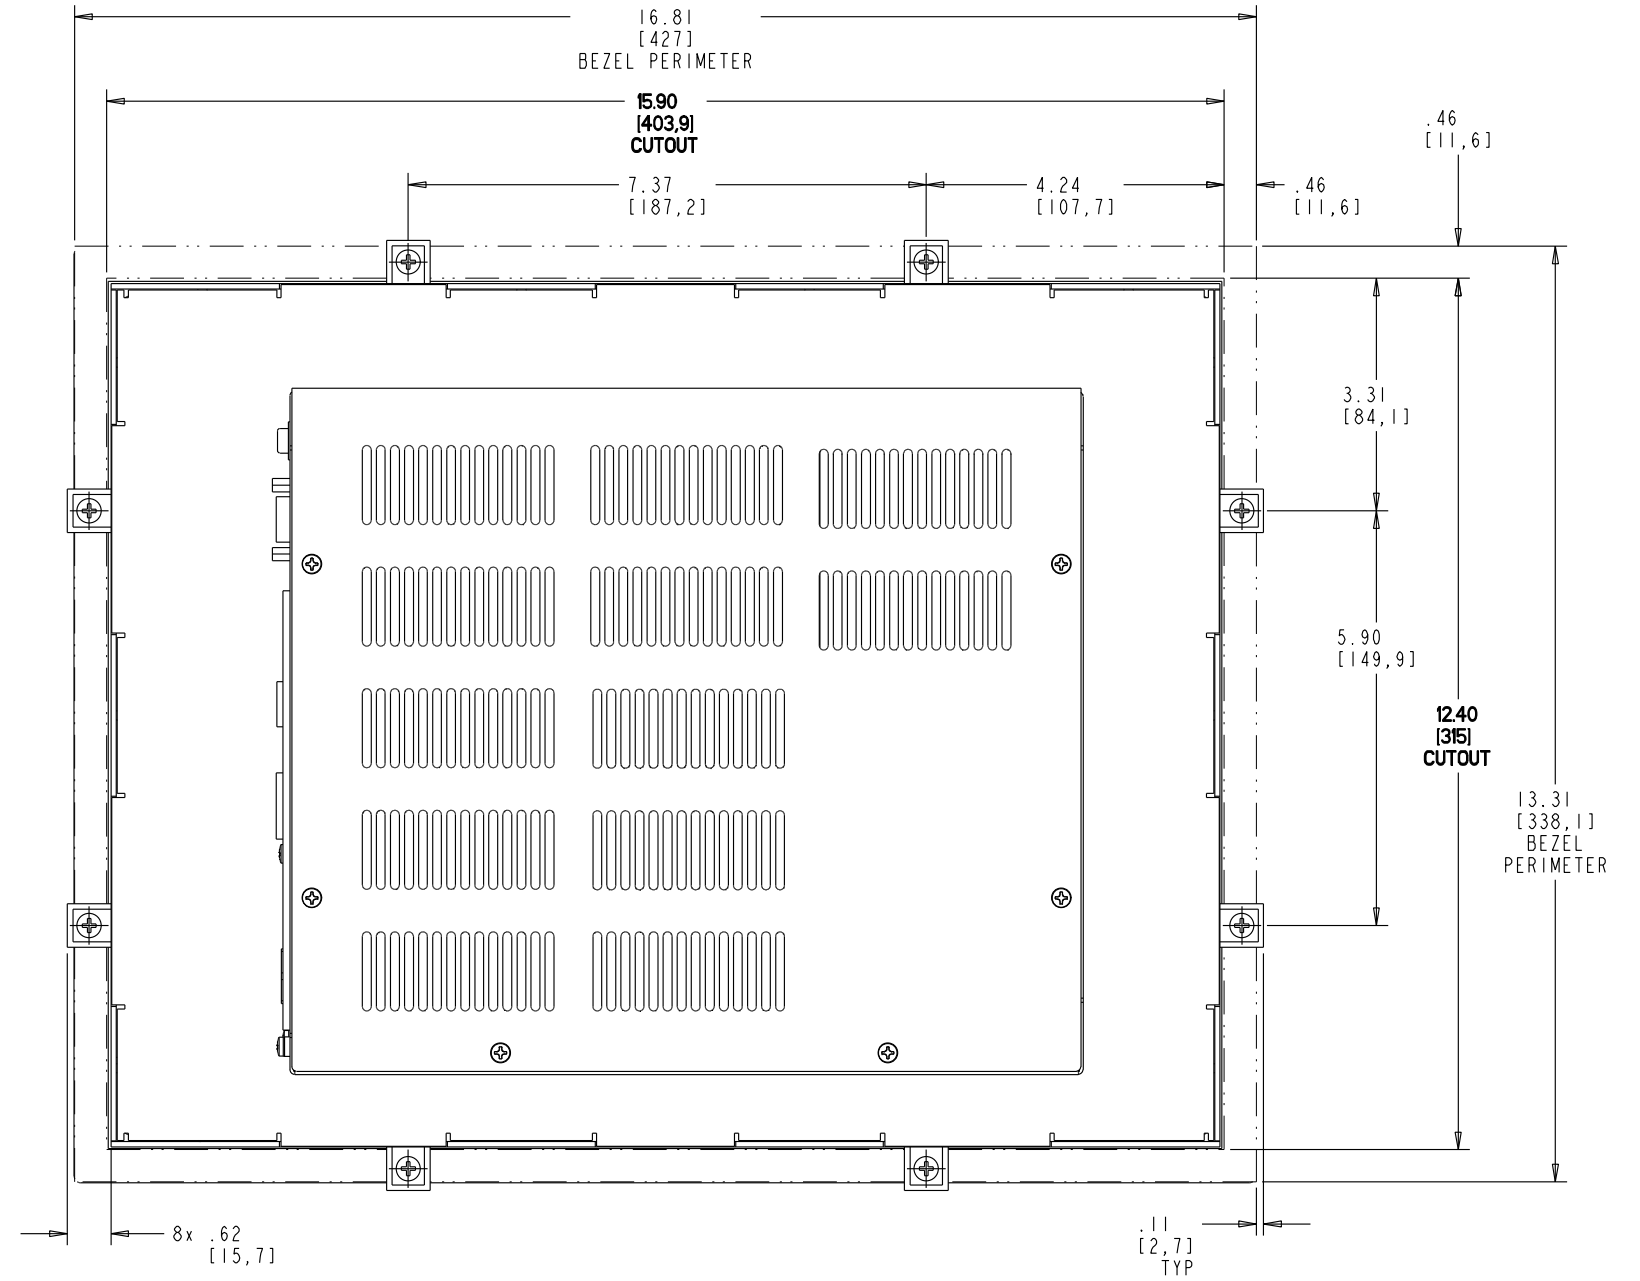

IPX/IPC FRONT VIEW

IPX/IPC SIDE VIEW

IPX/IPC BACK VIEW

IPX/IPC 15A DIMENSIONS

SCALE: .5

IPX/IPC EXPANSION
CHASSIS SIDE VIEW

IPX/IPC MOUNTING

IPX/IPC 15A DIMENSIONS

SCALE: .75