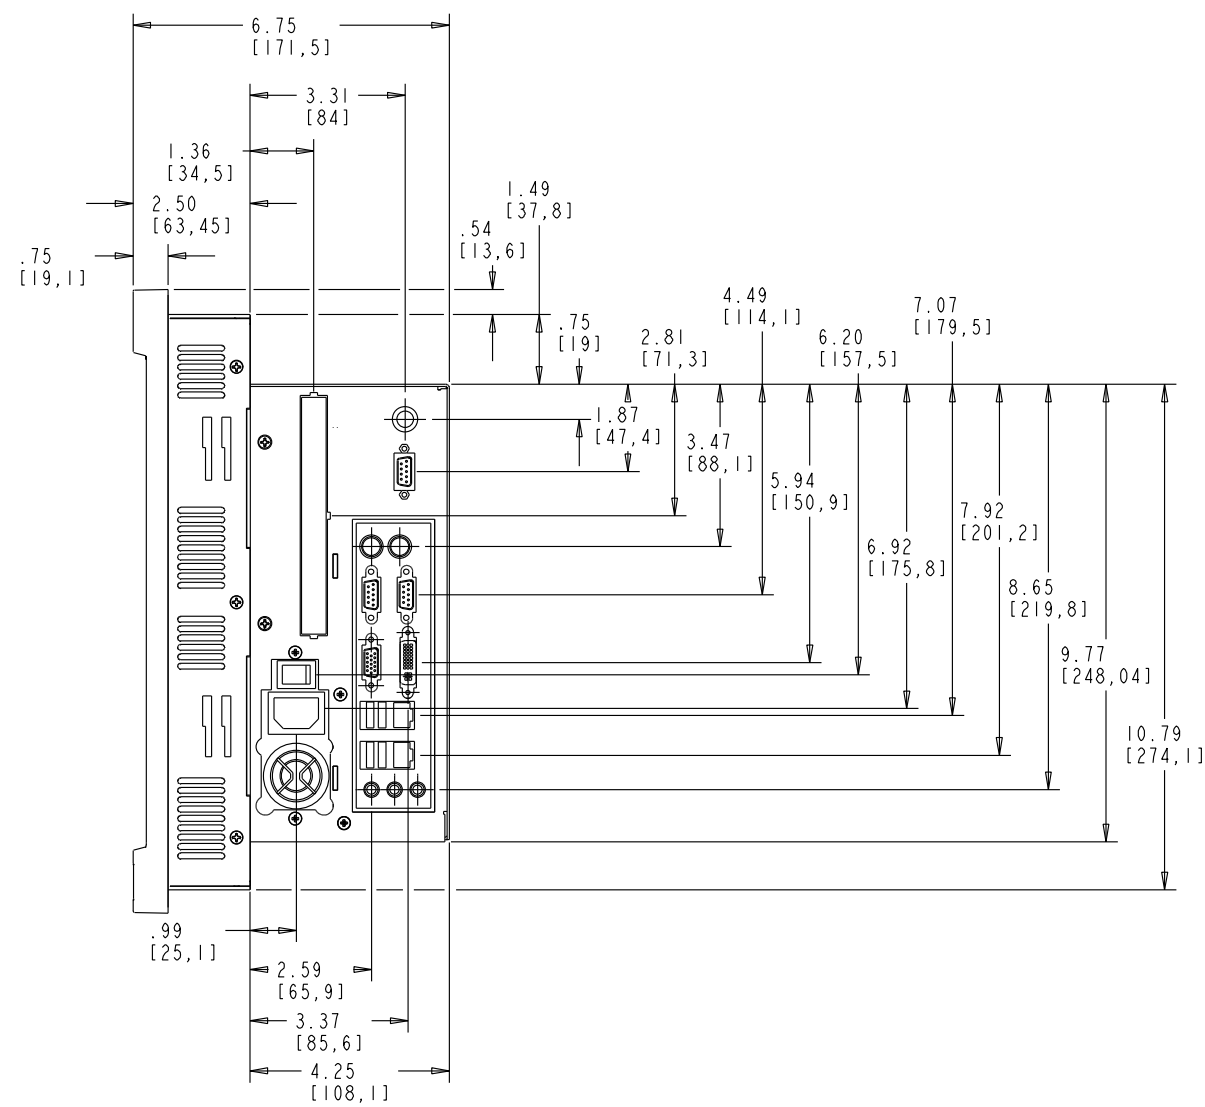

IPX/IPC FRONT VIEW

IPX/IPC SIDE VIEW

IPX/IPC BACK VIEW

IPX/IPC 15T DIMENSIONS

SCALE: .5

IPX/IPC EXPANSION
CHASSIS SIDE VIEW

IPX/IPC MOUNTING

IPX/IPC 15T DIMENSIONS

SCALE: .75