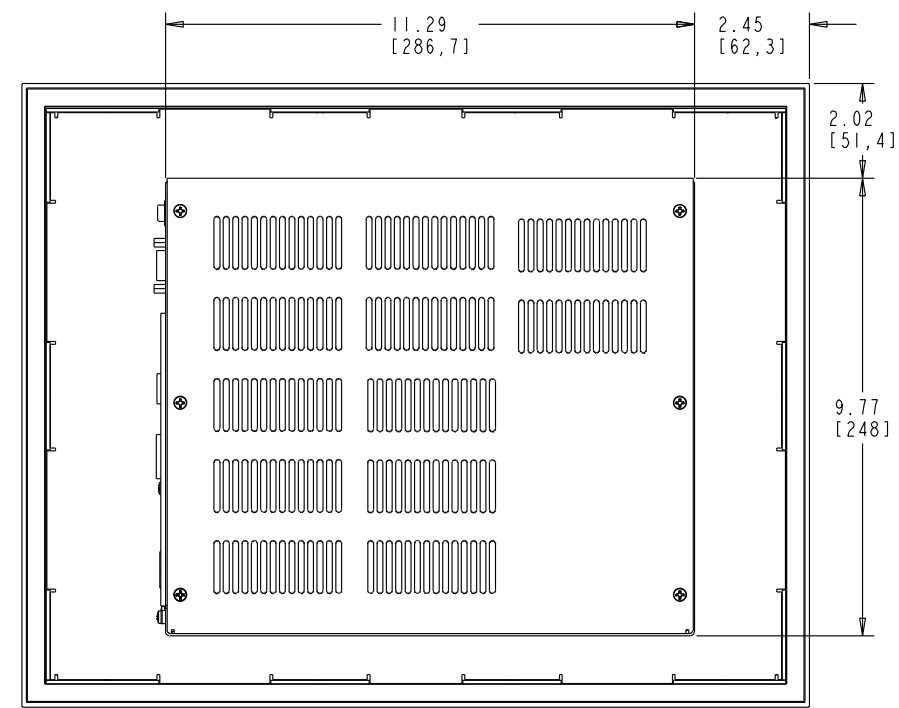

IPX/IPC FRONT VIEW

IPX/IPC SIDE VIEW

IPX/IPC BACK VIEW

IPX/IPC 15T DIMENSIONS

SCALE: .5

IPX/IPC EXPANSION
CHASSIS SIDE VIEW

IPX/IPC MOUNTING

IPX/IPC 15T DIMENSIONS

SCALE: .75