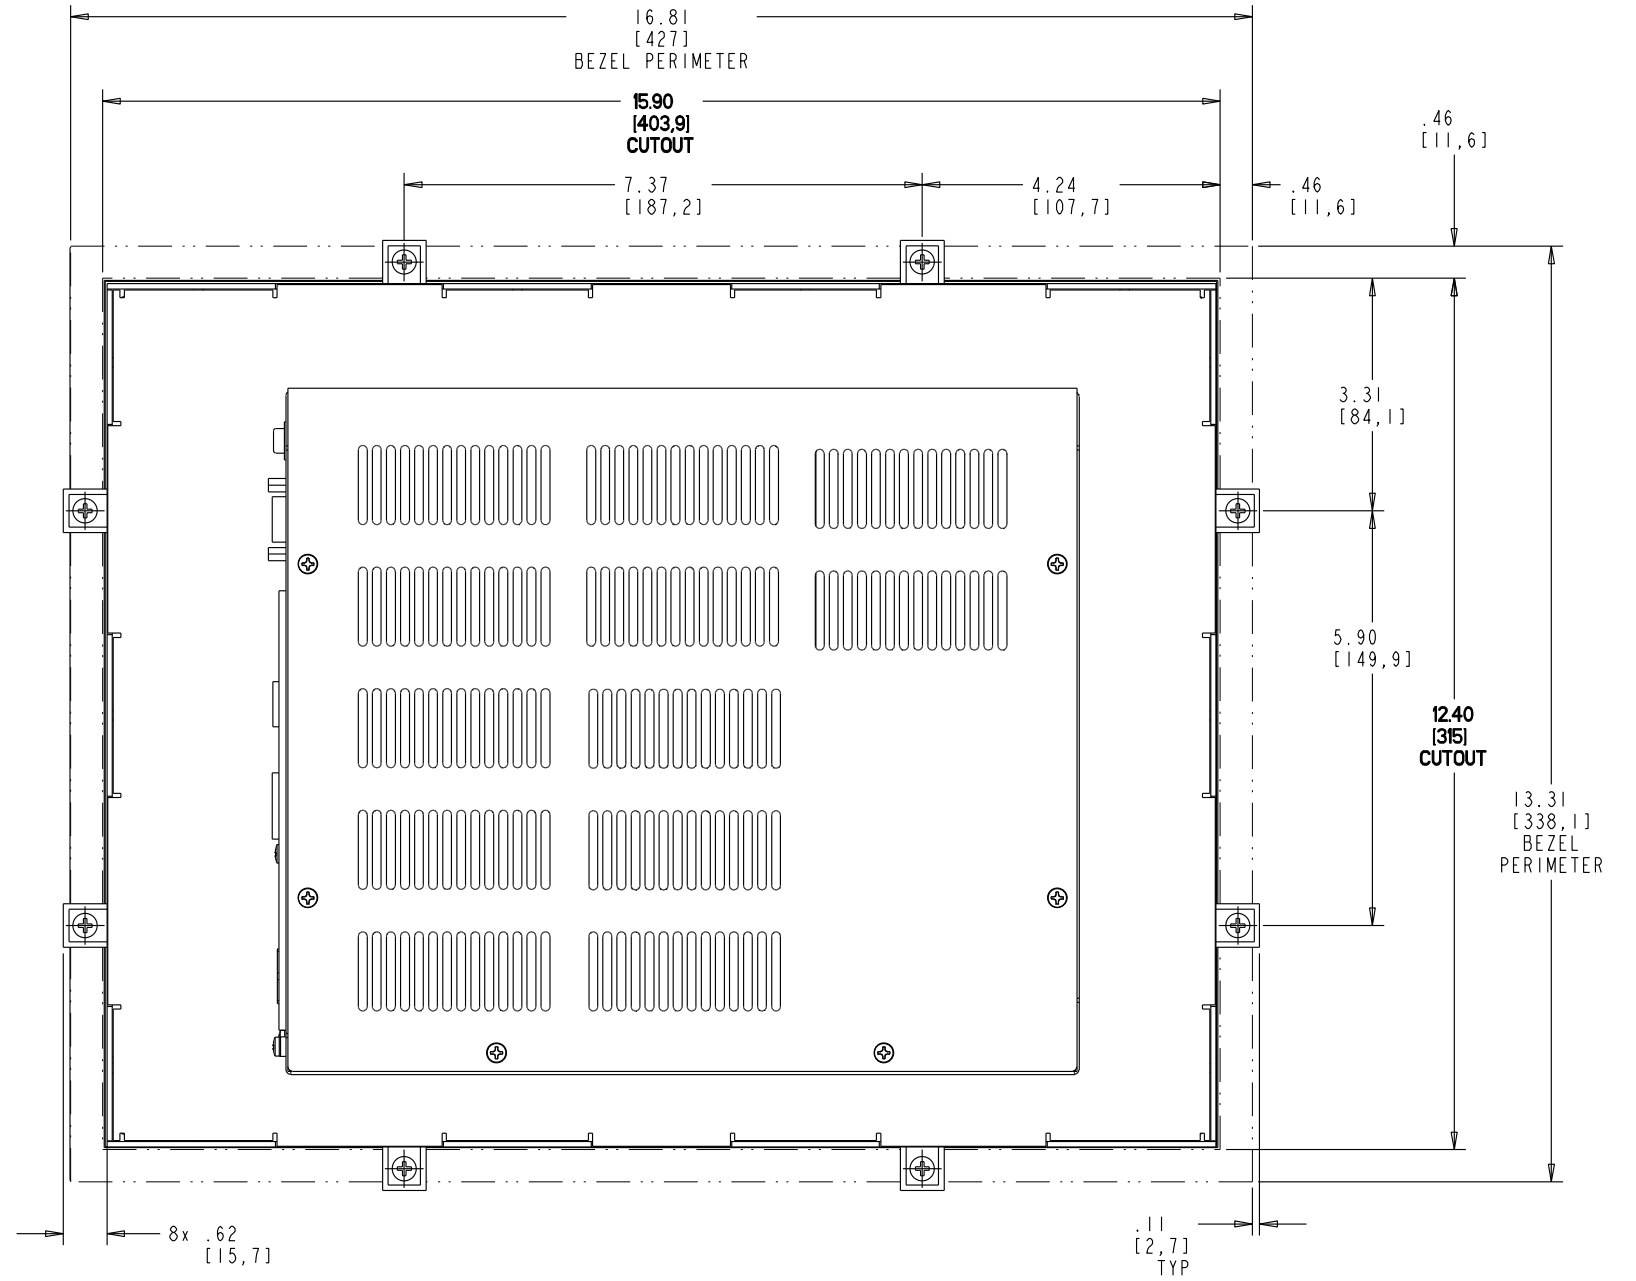

IPX/IPC FRONT VIEW

IPX/IPC SIDE VIEW

IPX/IPC BACK VIEW

IPX/IPC 15T DIMENSIONS

SCALE: .5

IPX/IPC EXPANSION
CHASSIS SIDE VIEW

IPX/IPC MOUNTING

IPX/IPC 15T DIMENSIONS

SCALE: .75