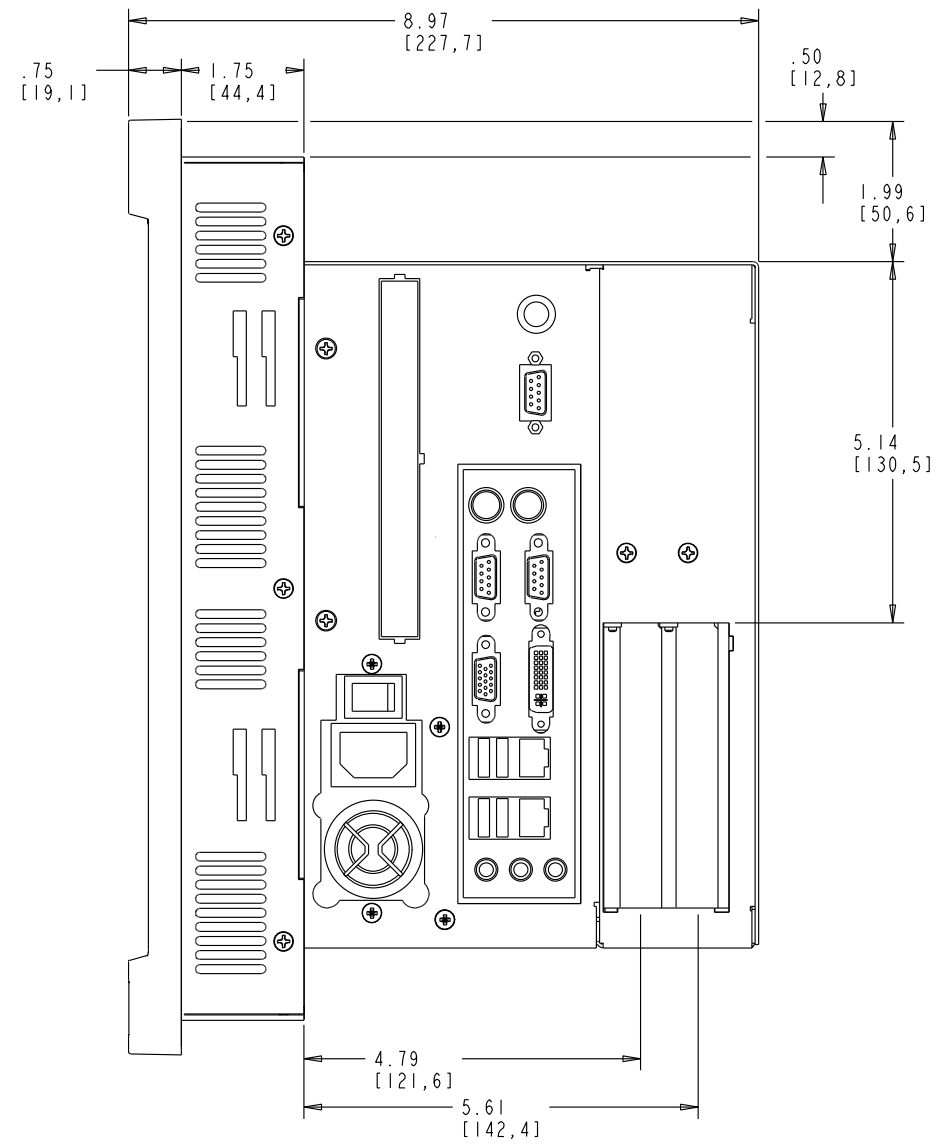

IPX/IPC FRONT VIEW

IPX/IPC SIDE VIEW

IPX/IPC BACK VIEW

IPX/IPC 15T DIMENSIONS

SCALE: .5

IPX/IPC EXPANSION
CHASSIS SIDE VIEW

IPX/IPC MOUNTING

IPX/IPC 15T DIMENSIONS

SCALE: .75