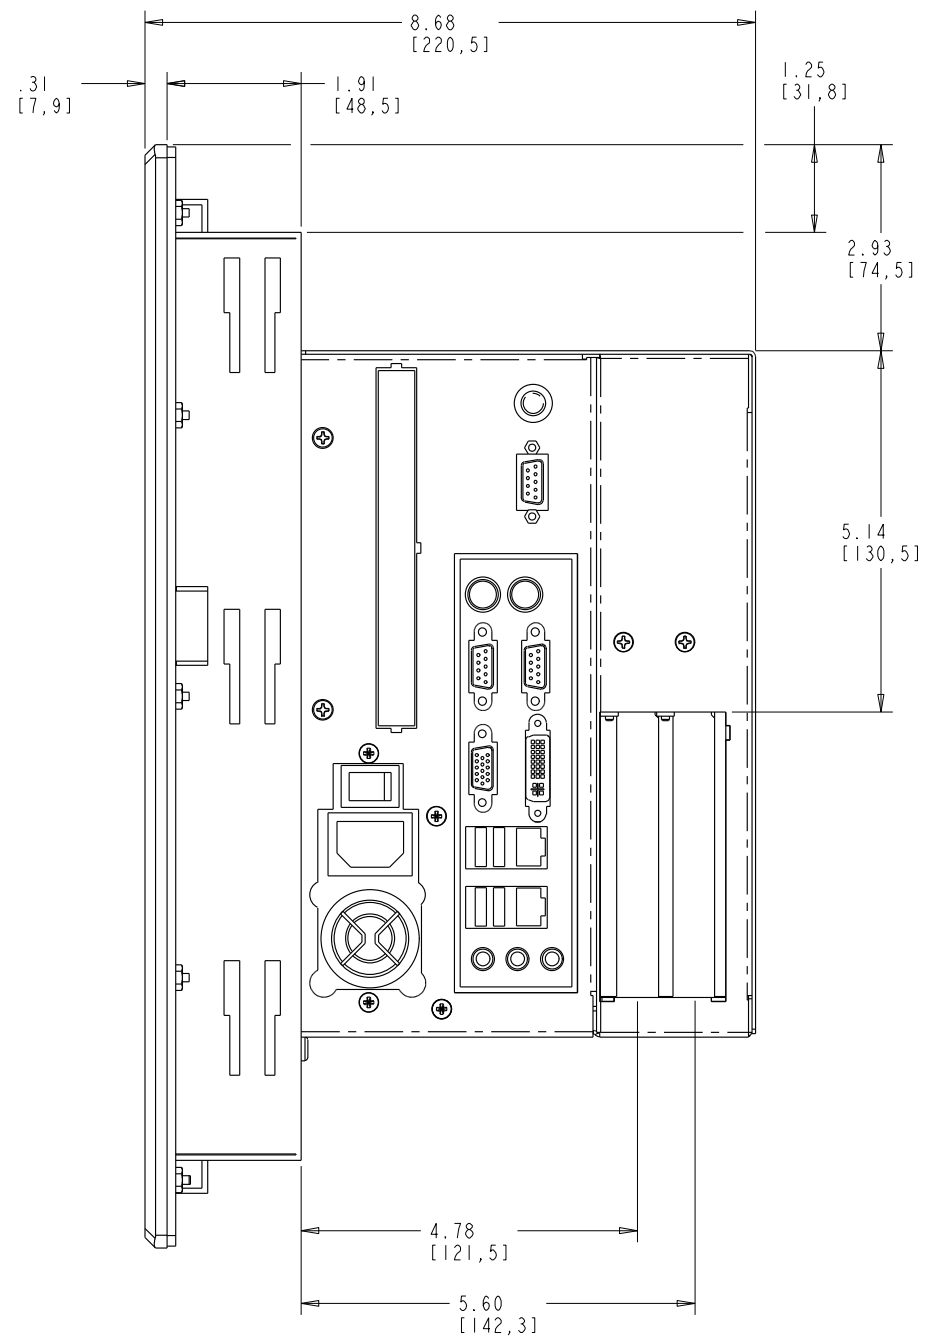

IPX/IPC FRONT VIEW

IPX/IPC SIDE VIEW

IPX/IPC BACK VIEW

IPX/IPC 17" DIMENSIONS

SCALE: .5

IPX/IPC EXPANSION
CHASSIS SIDE VIEW

IPX/IPC MOUNTING

IPX/IPC 17" DIMENSIONS

SCALE: .75