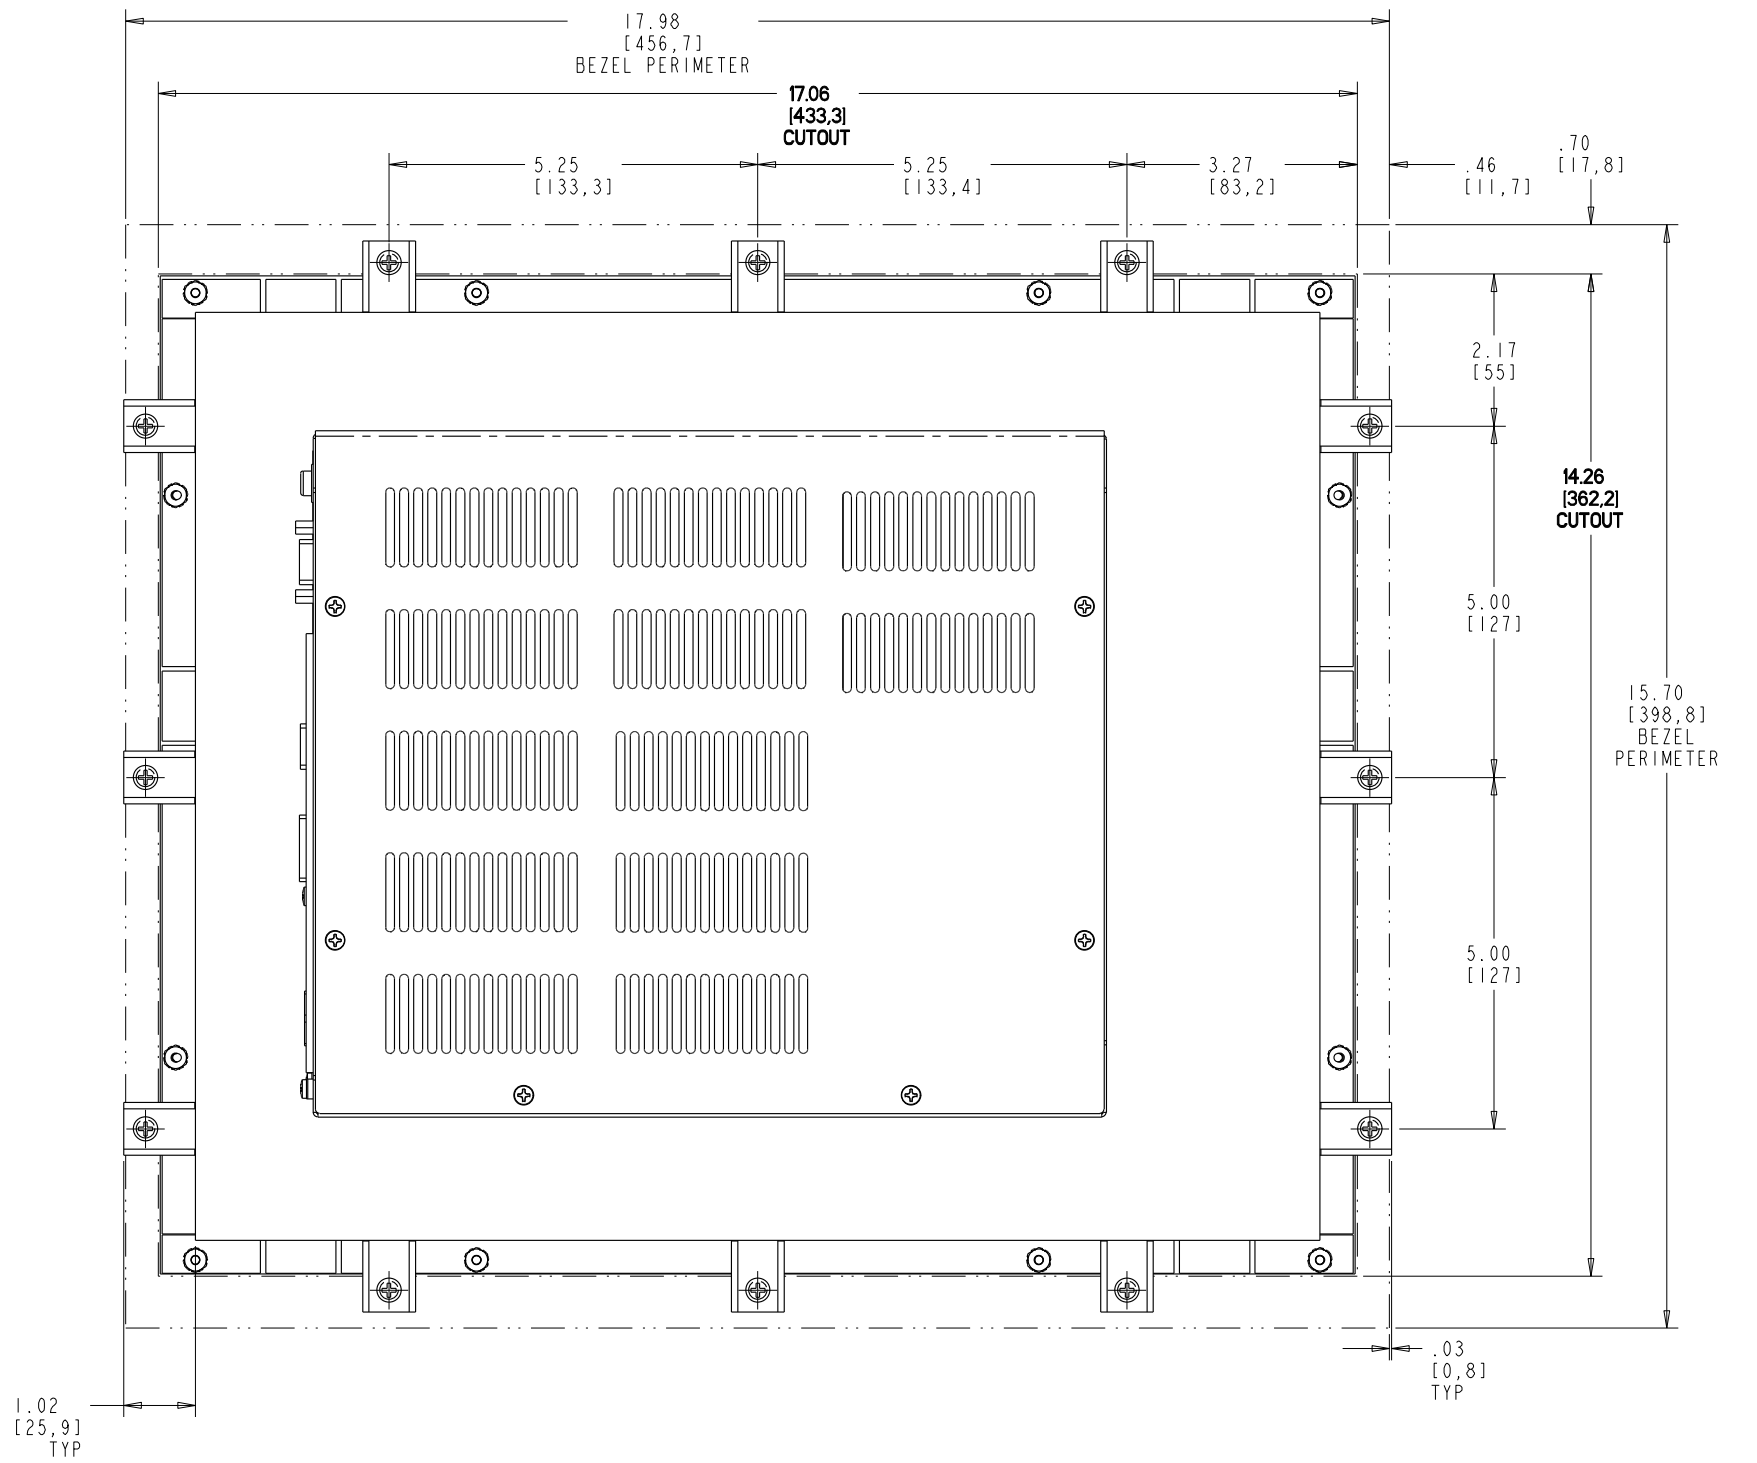

IPX/IPC FRONT VIEW

IPX/IPC SIDE VIEW

IPX/IPC BACK VIEW

IPX/IPC 17" DIMENSIONS

SCALE: .5

IPX/IPC EXPANSION
CHASSIS SIDE VIEW

IPX/IPC MOUNTING

IPX/IPC 17" DIMENSIONS

SCALE: .75