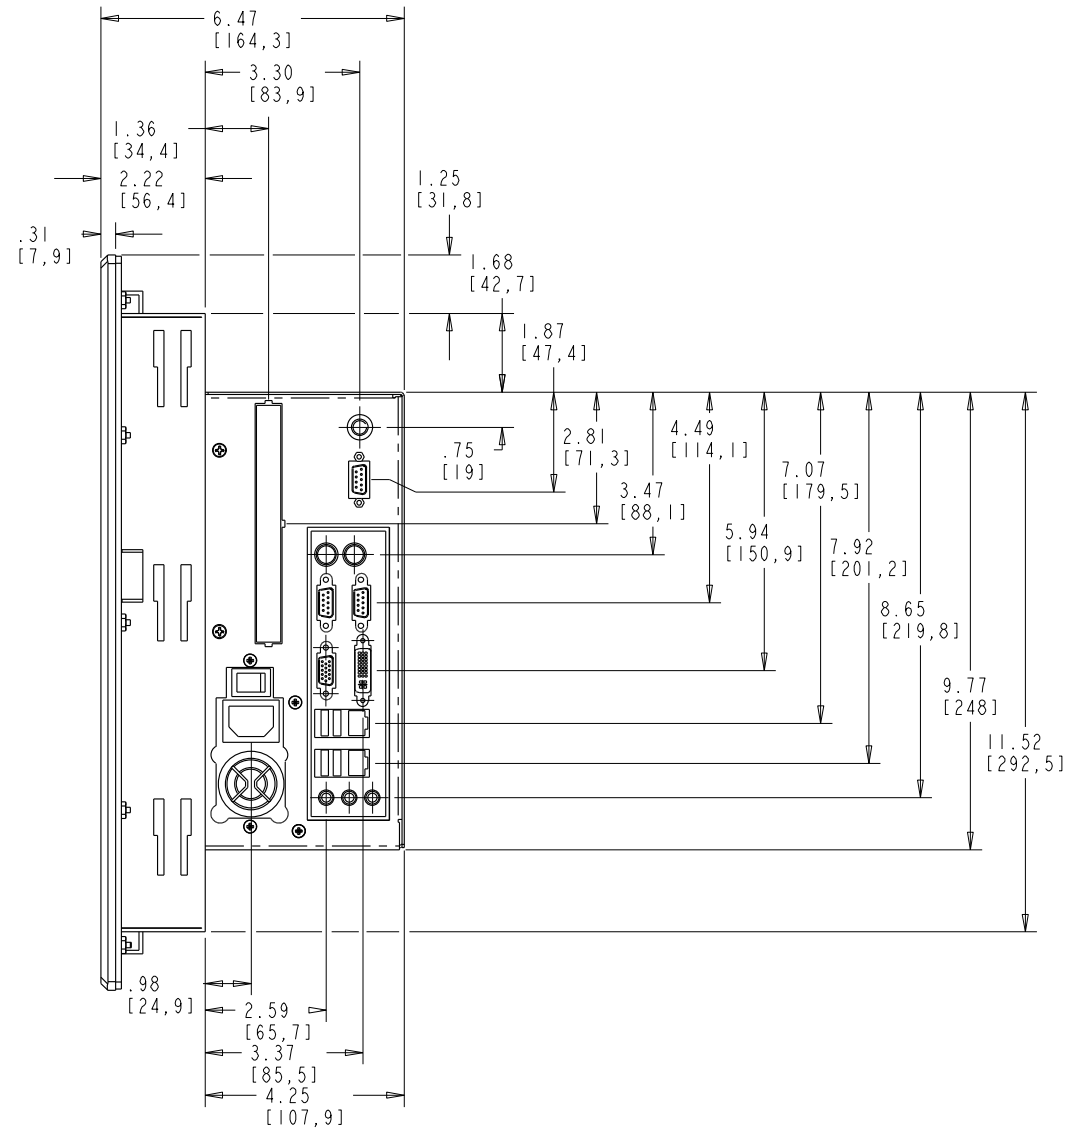

IPX/IPC FRONT VIEW

IPX/IPC SIDE VIEW

IPX/IPC BACK VIEW

IPX/IPC 17" DIMENSIONS

SCALE: .5

IPX/IPC EXPANSION
CHASSIS SIDE VIEW

IPX/IPC MOUNTING

IPX/IPC 17" DIMENSIONS

SCALE: .75